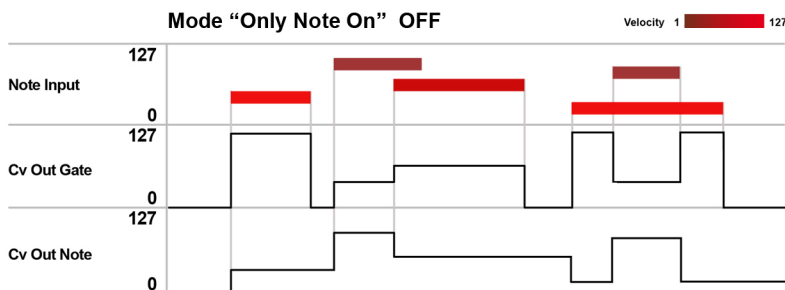

Out Gate Note

Rack Extensions

Vers. 1.0.0

The "Out Gate Note" Rack Extensions is a monophonic generator with "Out Gate" and "Out Note". The "Only Note On" selection works on the legato and limits the notes on output only when the keys are pressed, while when they are released there will be no out event.

The Low Knob and High Knob delimit the three zones Low - Mid - High.

Product details

- 3 Led Note On
- 1 Knob Low
- 1 Knob High
- 1 Switch Only Note On
- 3 Cv Output Gate
- 3 Cv Output Note

Midi CC Table