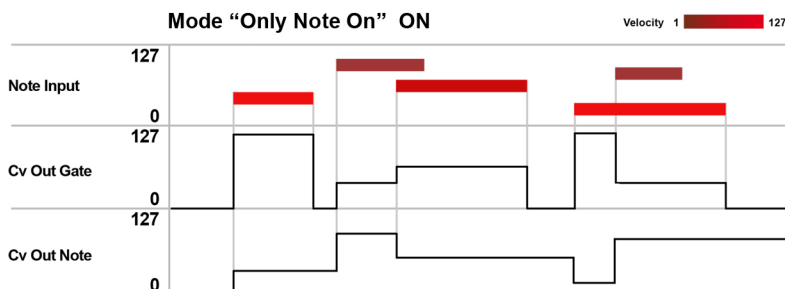

Out Gate Note

Rack Extensions

Vers. 1.0.0

The "Out Gate Note" Rack Extensions is a monophonic generator with "Out Gate" and "Out Note". The "Only Note On" selection works on the legato and limits the notes on output only when the keys are pressed, while when they are released there will be no out event.

The Low Knob and High Knob delimit the three zones Low - Mid - High.

Product details

- 3 Led Note On
- 1 Knob Low
- 1 Knob High
- 1 Switch Only Note On
- 3 Cv Output Gate
- 3 Cv Output Note

Midi CC Table